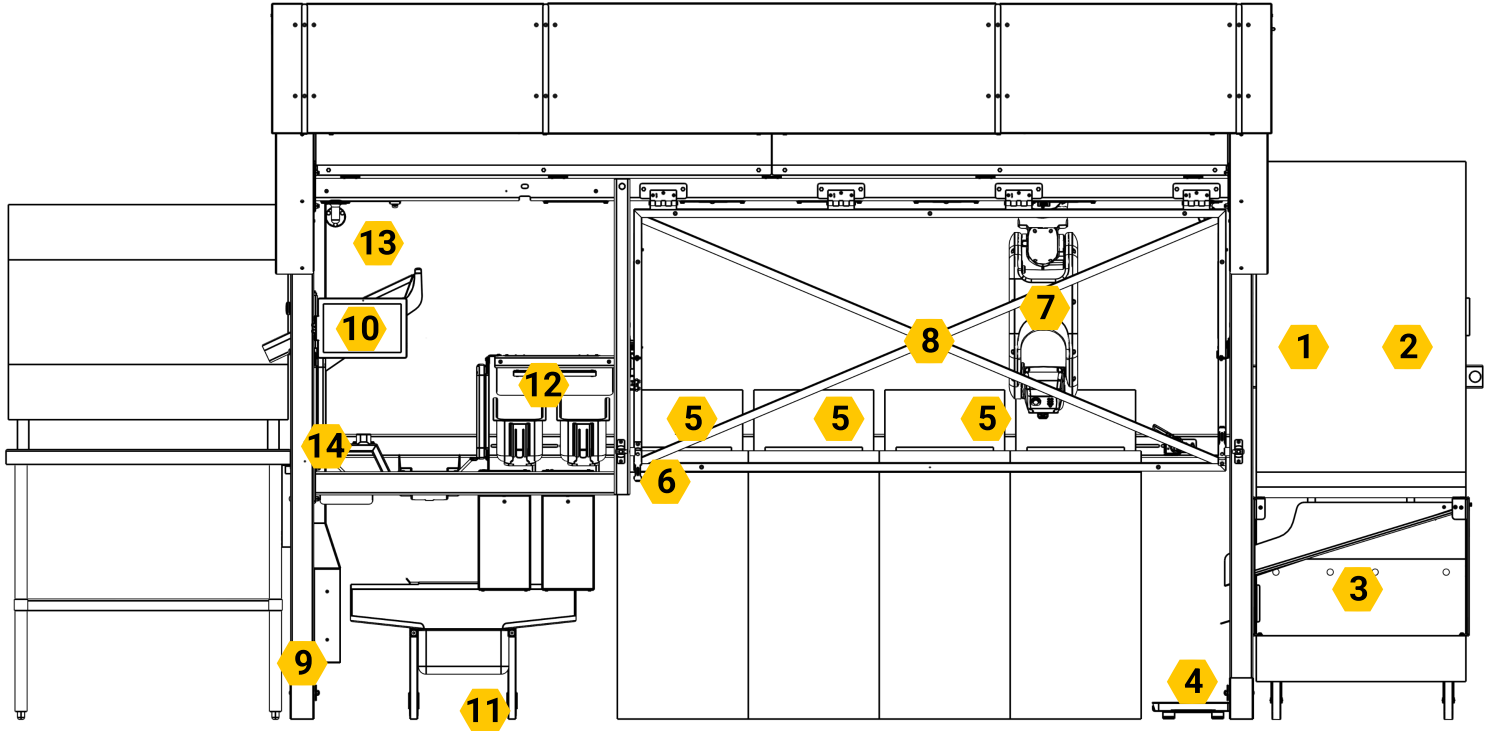

Flippy Components

- | | | |
|----------------------------------|-----------------|-------------------------|
| 1 Dispenser - Exterior | 6 Fryer Baskets | 11 Autobin Catch Pan |
| 2 Dispenser- Internal Components | 7 Robot Sleeve | 12 Autobins |
| 3 Dispenser Chute | 8 Fryer Barrier | 13 Hot Hold Chute |
| 4 Dispenser Catch Pan | 9 Frame | 14 Specialty Area Frame |
| 5 Fryer Markers | 10 Touchscreen | |

Flippy Components	Cleaning Chemicals					
	SSDC Super San Sanitizer	SSDC Clinging Degreaser	SSDC Peroxide Multi-surface Disinfectant Cleaner	SSDC Brilliant Stainless Steel Polish	SSDC Track Daily Floor Cleaner	SSDC Inside Out Heavy Duty Degreaser
1 Dispenser - Exterior				✓		
2 Dispenser- Internal Components	✓		✓			
3 Dispenser Chute	✓	✓				
4 Dispenser Catch Pan	✓	✓				
5 Fryer Markers	✓	✓	✓			
6 Fryer Baskets	✓	✓				
7 Robot Sleeve	✓	✓	✓			
8 Fryer Barrier		✓				
9 Frame		✓				✓
10 Touchscreen	✓		✓			
11 Autobin Catch Pan	✓	✓				
12 Autobins	✓	✓				
13 Hot Hold Chute	✓	✓				
14 Specialty Area Frame		✓				✓
15 Floor Underneath the Catch Pans					✓	